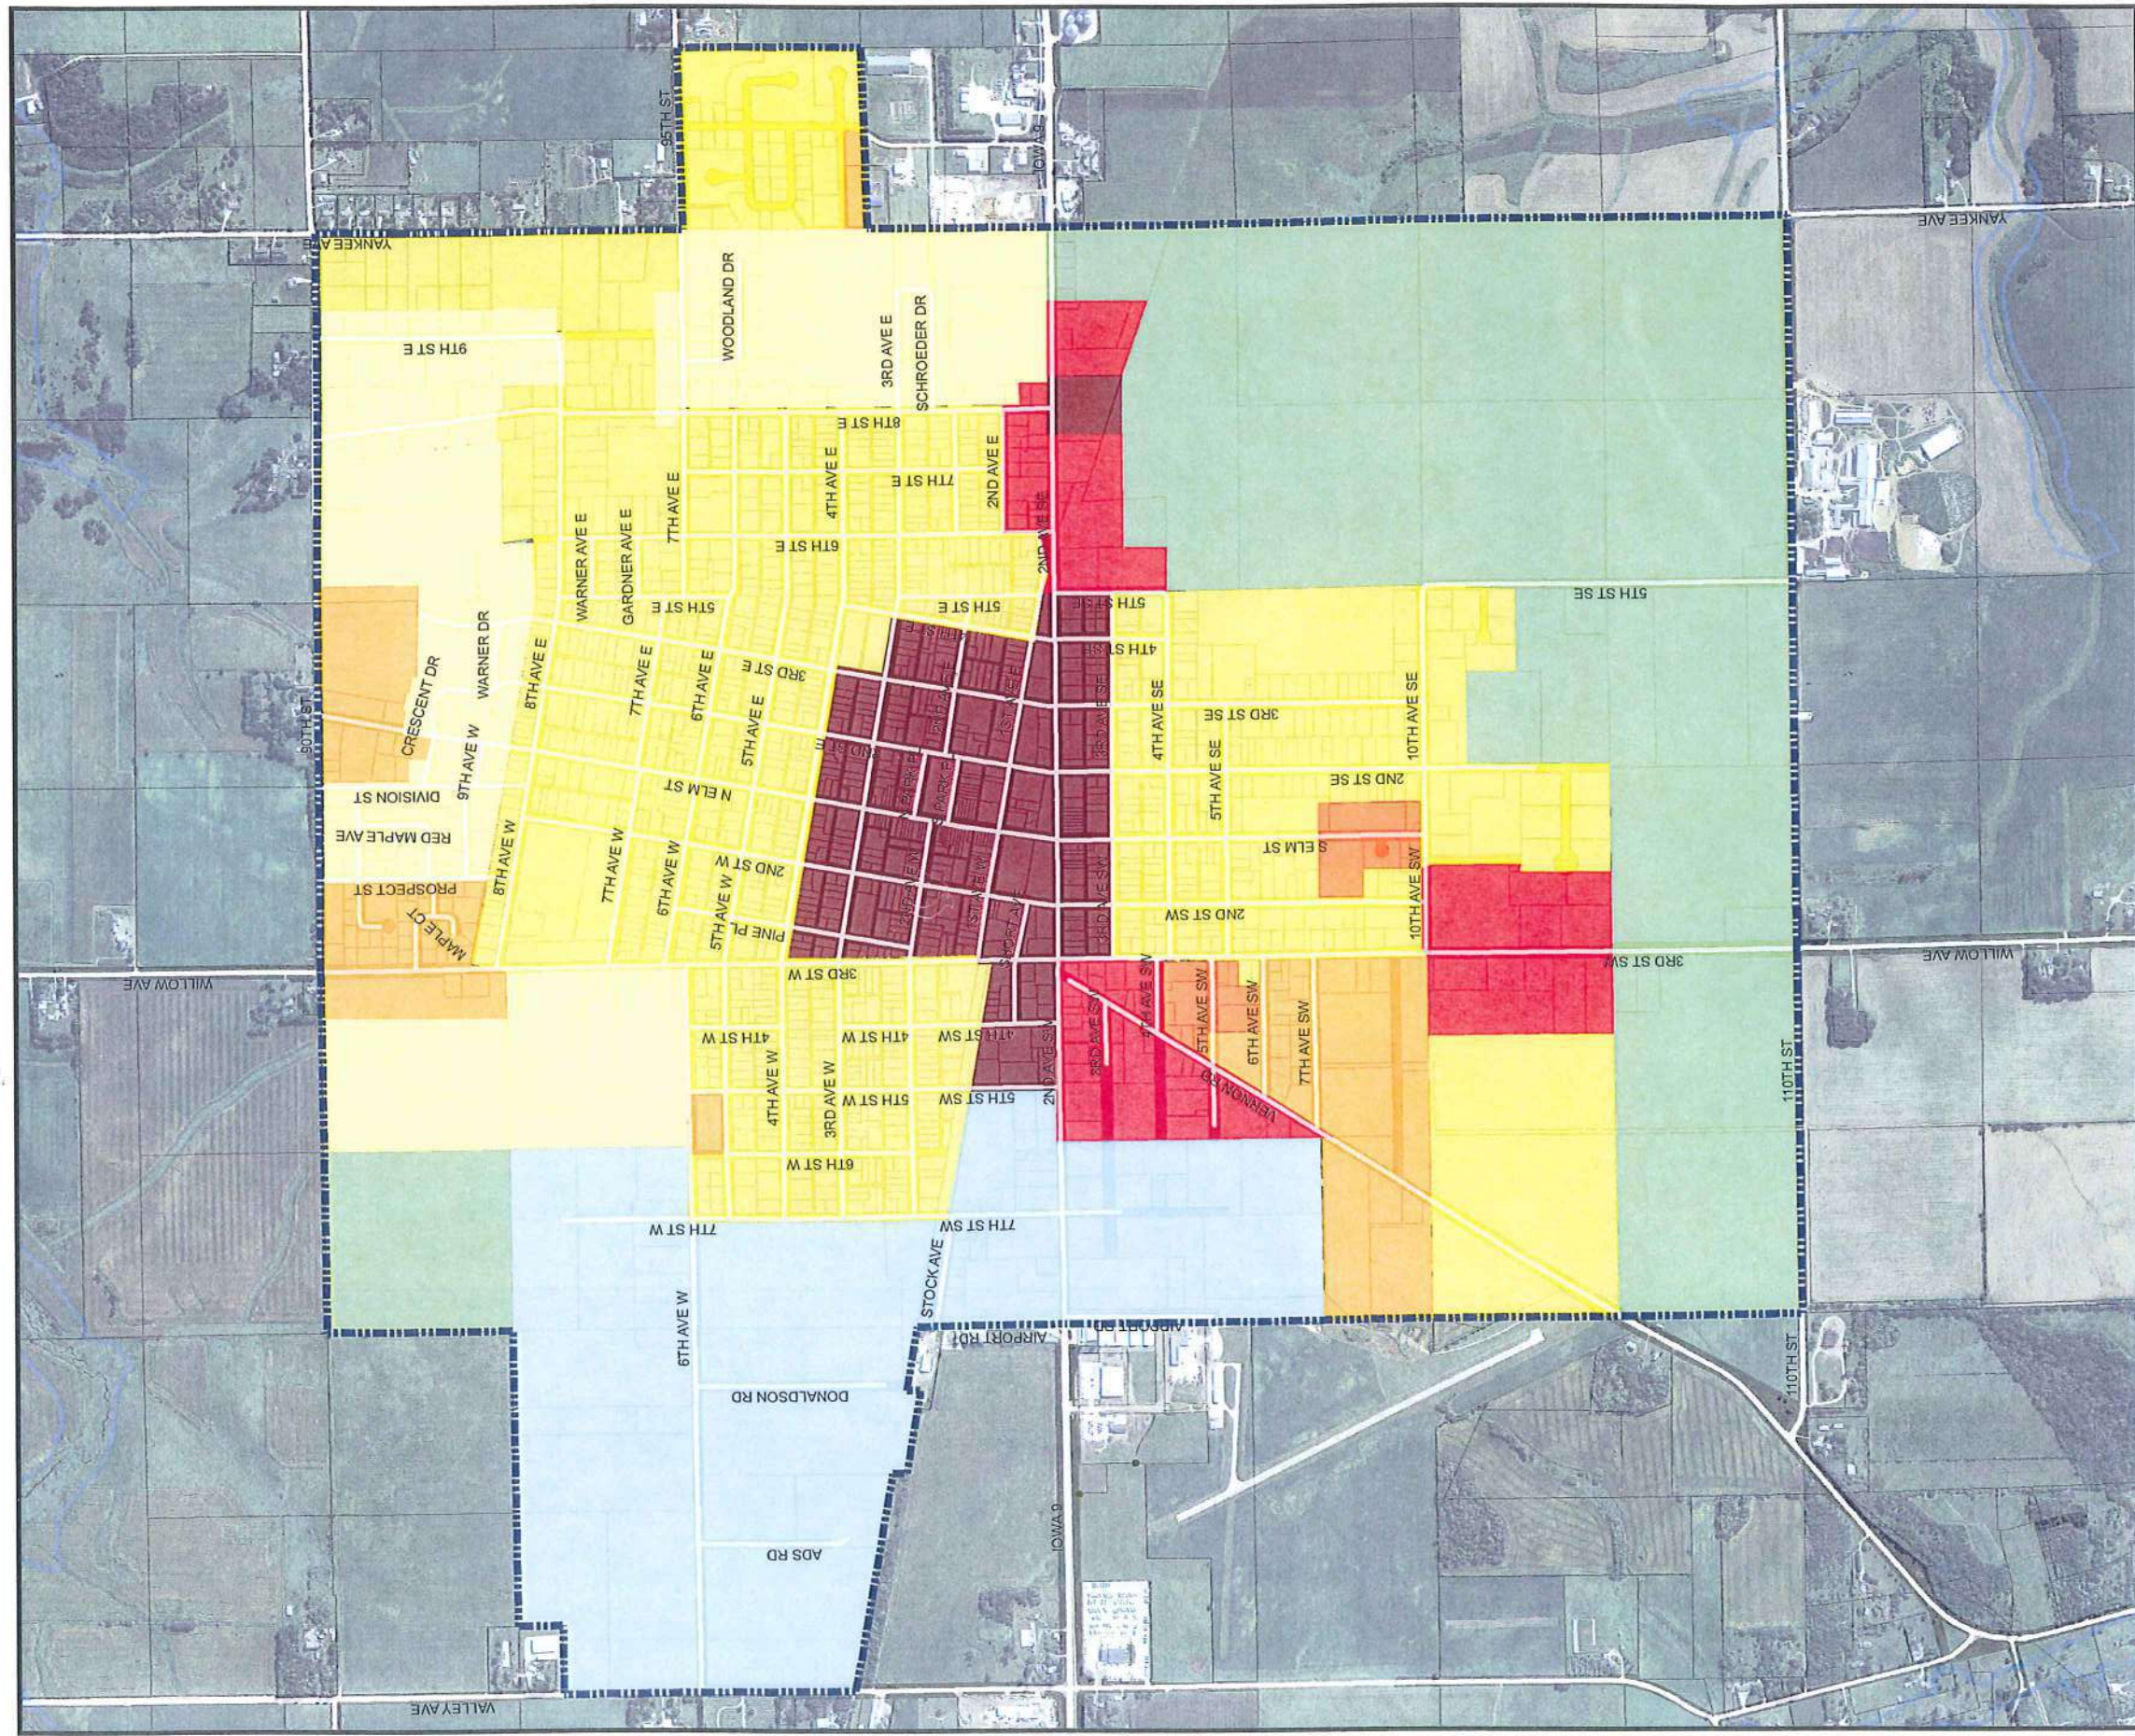

City of Cresco

Official Zoning Map

This is to certify that this Official Zoning Map supersedes and replaces the Official Zoning Map adopted December 6, 1993 as part of Ordinance Number 237 of the City of Cresco, Iowa

M. Michelle Hiesterman
 Mayor Mark Bohle City Clerk Michelle Girolamo
 11-19-2012

Legend

- M-1 Mixed Use
- C-2 Central Business Commercial District
- C-1 Commercial District
- R-4 Mobile Home Park
- R-3 Multi-Family Residential
- R-2 Two Family Residential
- R-1 Single Family Residential
- A-1 Agricultural