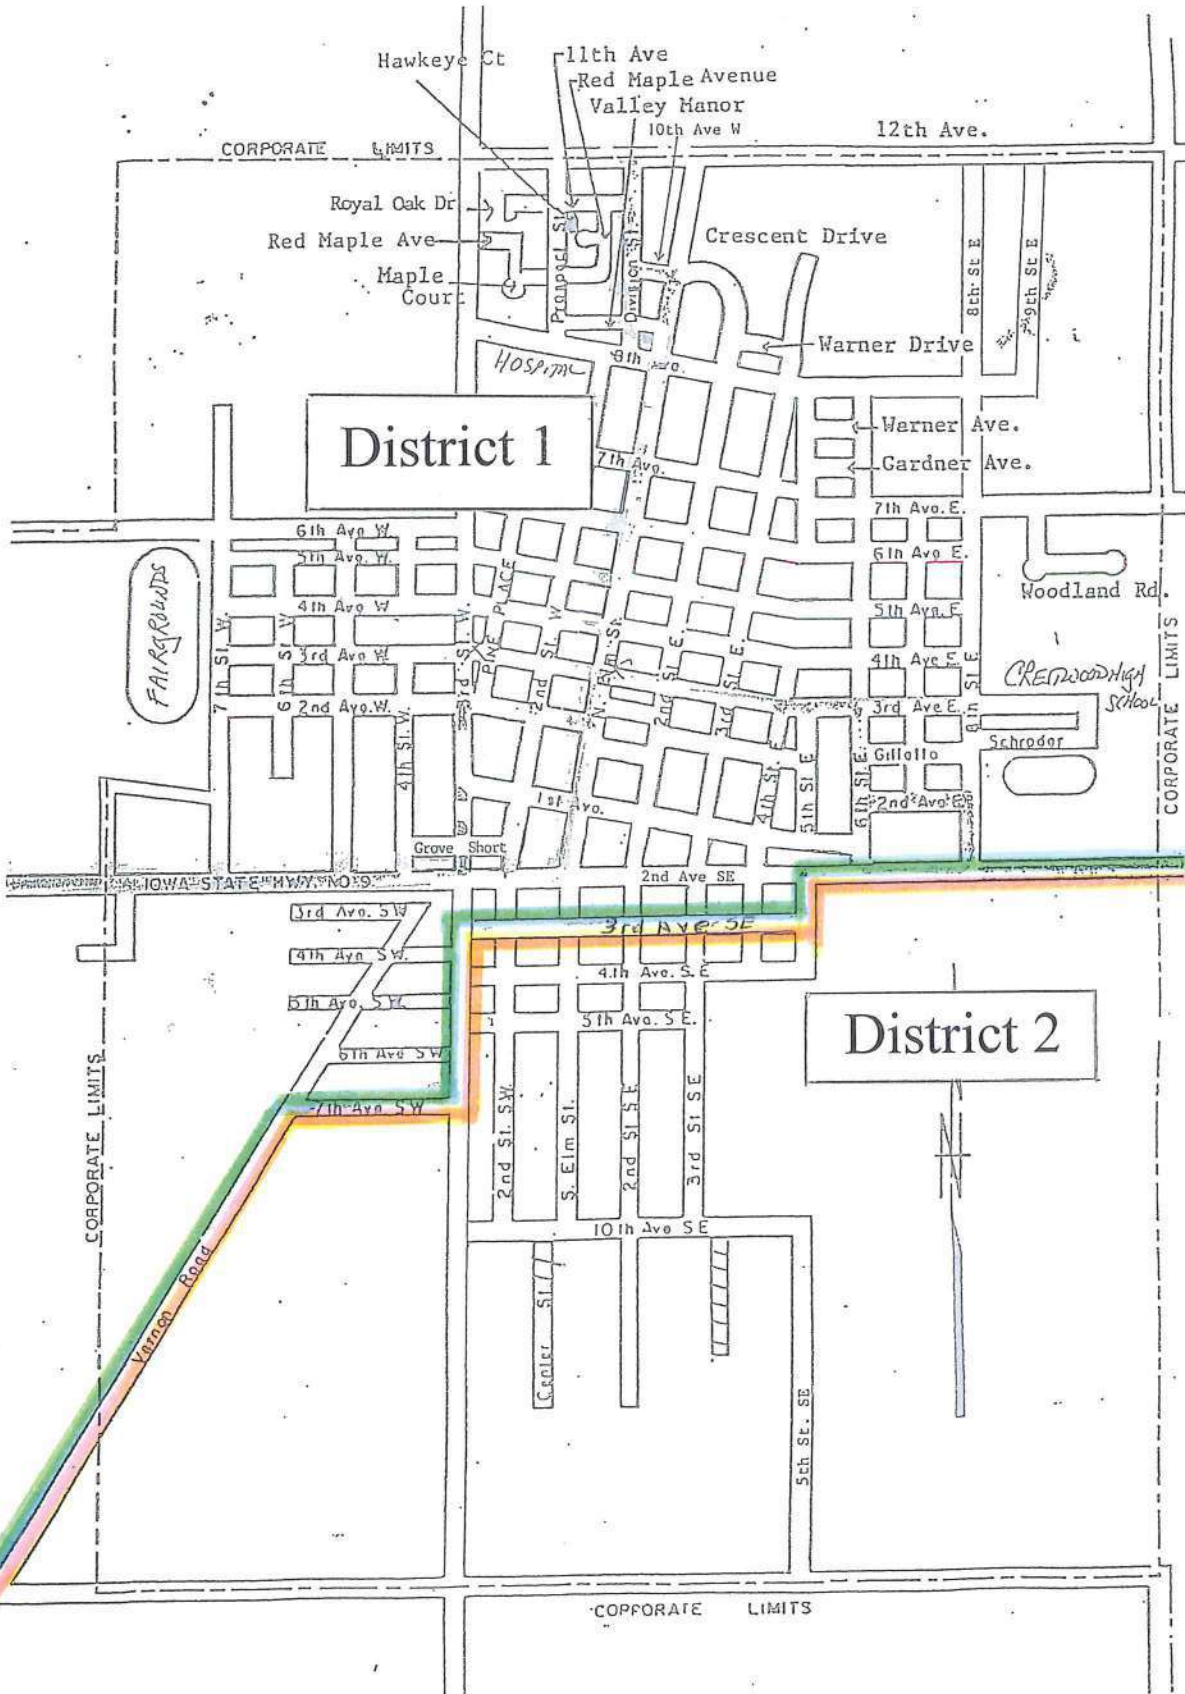

City Districts for Election of Howard County Supervisors

Districts for Election of Howard County Supervisors

STATE OF MINNESOTA

MOYER CO.

R-14W

FRANCIS CO.

R-13W

15

District 3

District 2

District 1

14W

R-11W

CHOCOMA CO.