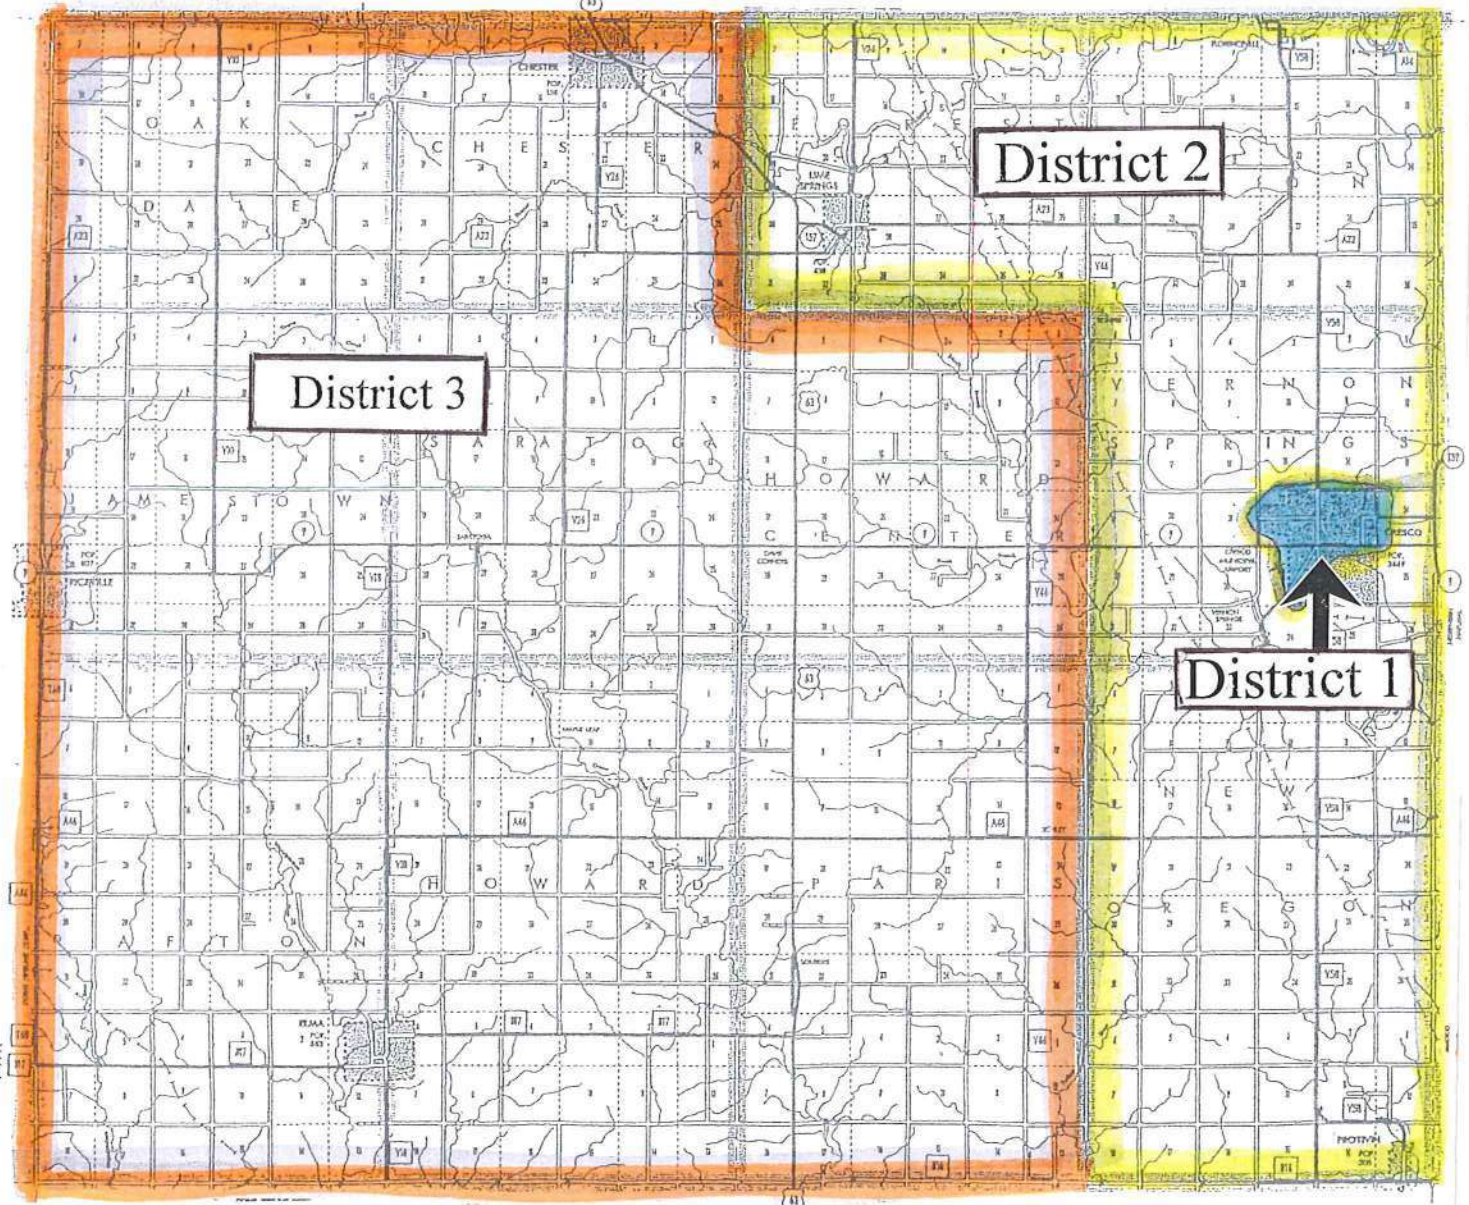

City Districts for Election of Howard County Supervisors

Districts for Election of Howard County Supervisors

STATE OF MINNESOTA

MOYER CO.

R-14W

FRANCIS CO.

R-13W

15

District 3

District 2

District 1

14W

R-11W

CHOCOMA CO.