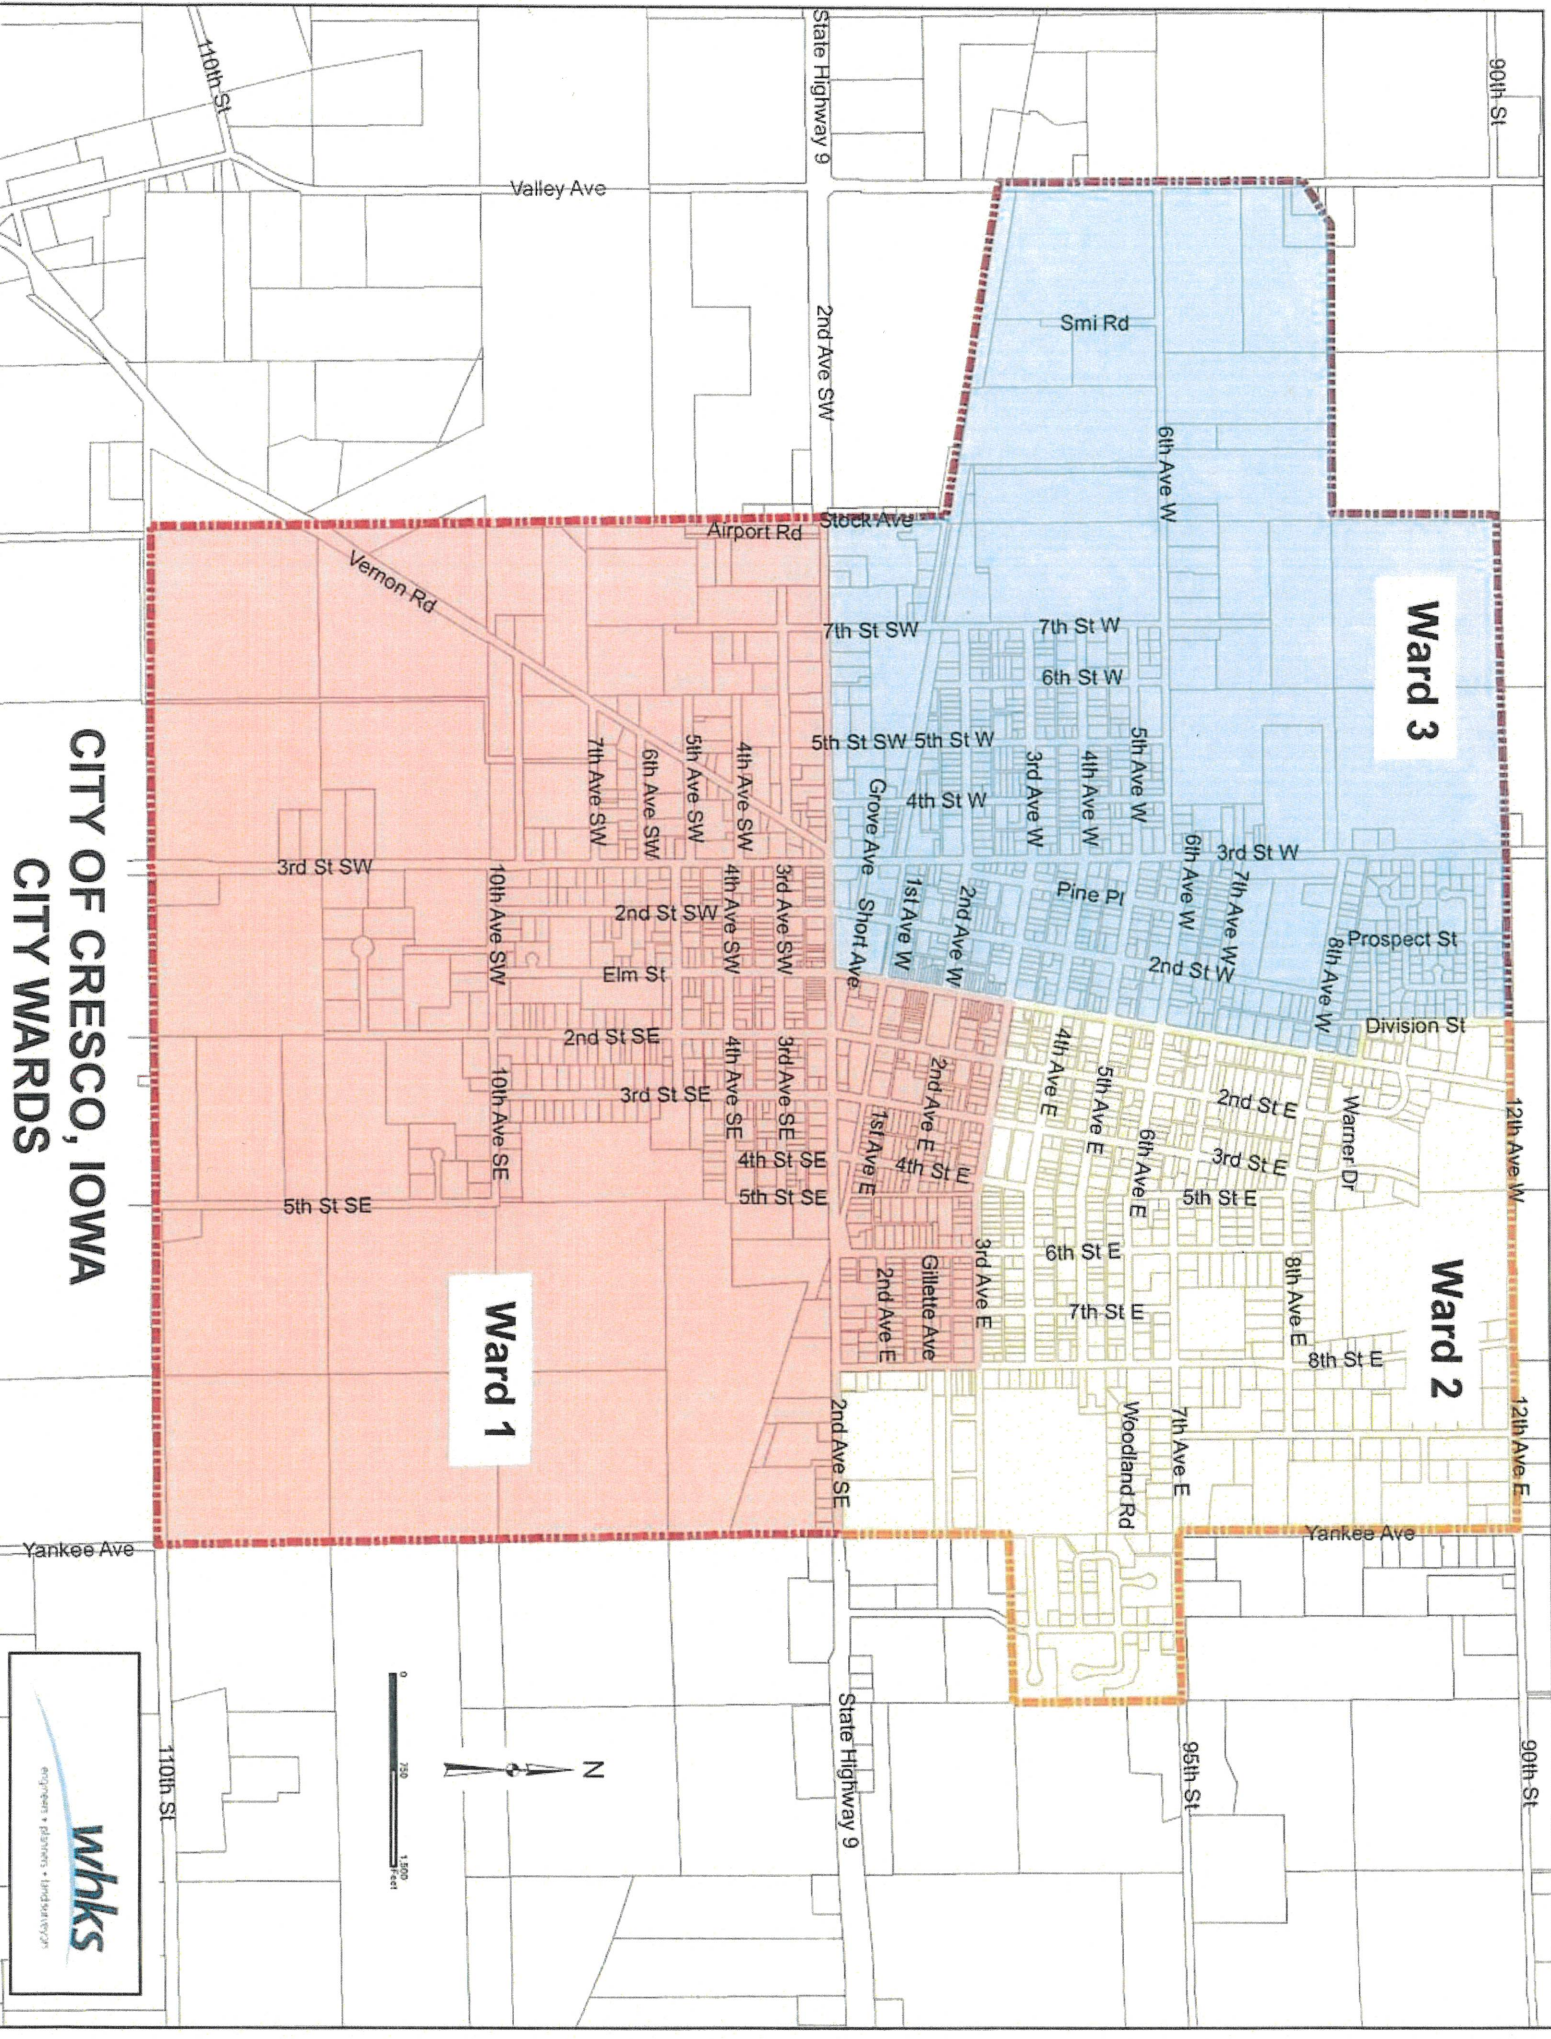

# CITY OF CRESCO, IOWA CITY WARDS

Ward 1

Ward 3

Ward 2